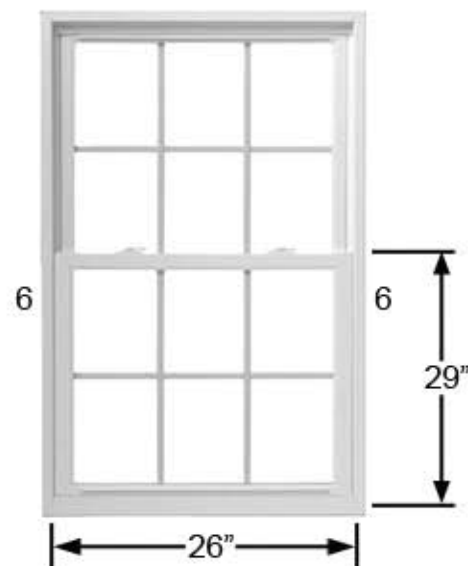

Window spring selection value (lifting force) shown is for one side of one sash.

Insulated Glass Weight Values:

- Double pane, single strength
 - 2.24 lb. per square foot
- Double pane, double strength
 - 3.24 lb. per square foot
- Triple pane, single strength
 - 3.56 lb. per square foot
- Triple pane, double strength
 - 4.9 lb. per square foot

Evans' charts use the height and width of a single sash for all calculations.

How To Calculate

Example

Material: Double pane, single strength, insulated glass

Physical Dimensions: Height of sash: 29"

Width of sash: 26"

1. **Select proper chart** by glass construction & strength
For this example, the chart on pg. 3 will be used.
2. **Find the intersection** of sash height & width
 - go to height (29")
 - follow across to width, (26")
 - number 6 is the result
3. **Your solution** is (2) 6 lb. springs will be needed per sash
see illustration -right