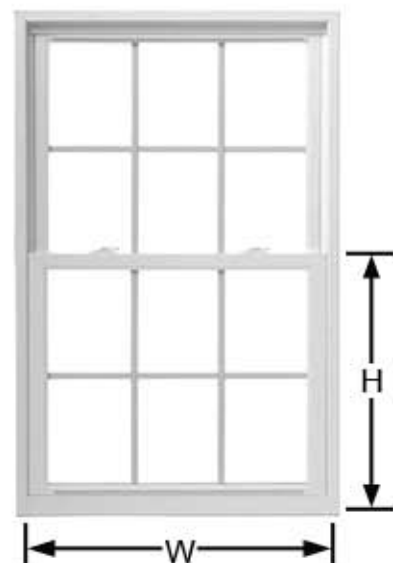

Constant Force Window Balance Springs

1/2" Coil Window Spring Selection Guide

These charts are a basic guideline, the actual weight and weather stripping friction should be taken into account for a final selection.

Window spring selection value (lifting force) shown is for one side of one sash.

Insulated Glass Weight Values:

- Double pane, single strength
 - 2.24 lb. per square foot
- Double pane, double strength
 - 3.24 lb. per square foot
- Triple pane, single strength
 - 3.56 lb. per square foot
- Triple pane, double strength
 - 4.9 lb. per square foot

Evans' charts use the height and width of a single sash for all calculations.

How To Calculate

Example

Material: Double pane, single strength, insulated glass

Physical Dimensions: Height of sash: 29"

Width of sash: 26"

1. **Select proper chart** by glass construction & strength
For this example, the chart on pg. 3 will be used.
2. **Find the intersection** of sash height & width
 - go to height (29")
 - follow across to width, (26")
 - number 6 is the result
3. **Your solution** is (2) 6 lb. springs will be needed per sash
see illustration -right