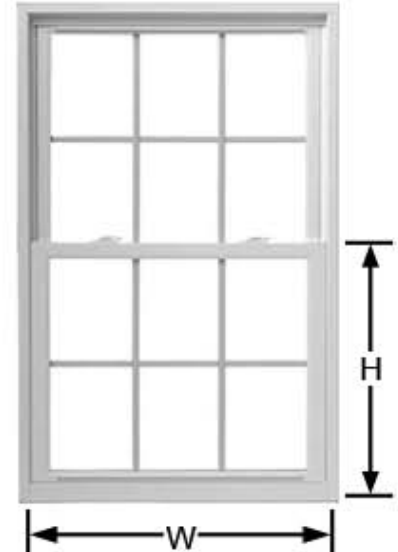

## Constant Force Window Balance Springs

### 3/4" width Coil Window Spring Selection Guide

These charts are a basic guideline, the actual weight and weather stripping friction should be taken into account for a final selection.

Window spring selection value (lifting force) shown is for one side of one sash.

Evans' charts use the height and width of a single sash for all calculations.