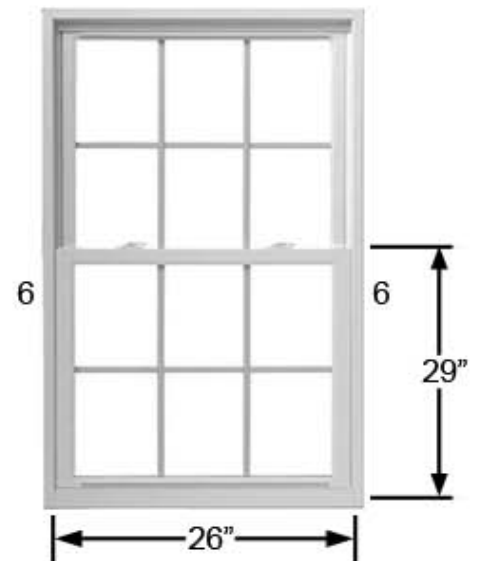

Evans' charts use the height and width of a single sash for all calculations.

### Example

Material: Double pane, single strength, insulated glass

Physical Dimensions: Height of sash: 29"

Width of sash: 26"

1. **Select proper chart** by glass construction & strength  
*For this example, the chart on pg. 3 will be used.*
2. **Find the intersection** of sash height & width
  - go to height (29")
  - follow across to width, (26")
  - number 6 is the result
3. **Your solution** is (2) 6 lb. springs will be needed per sash  
*see illustration -right*